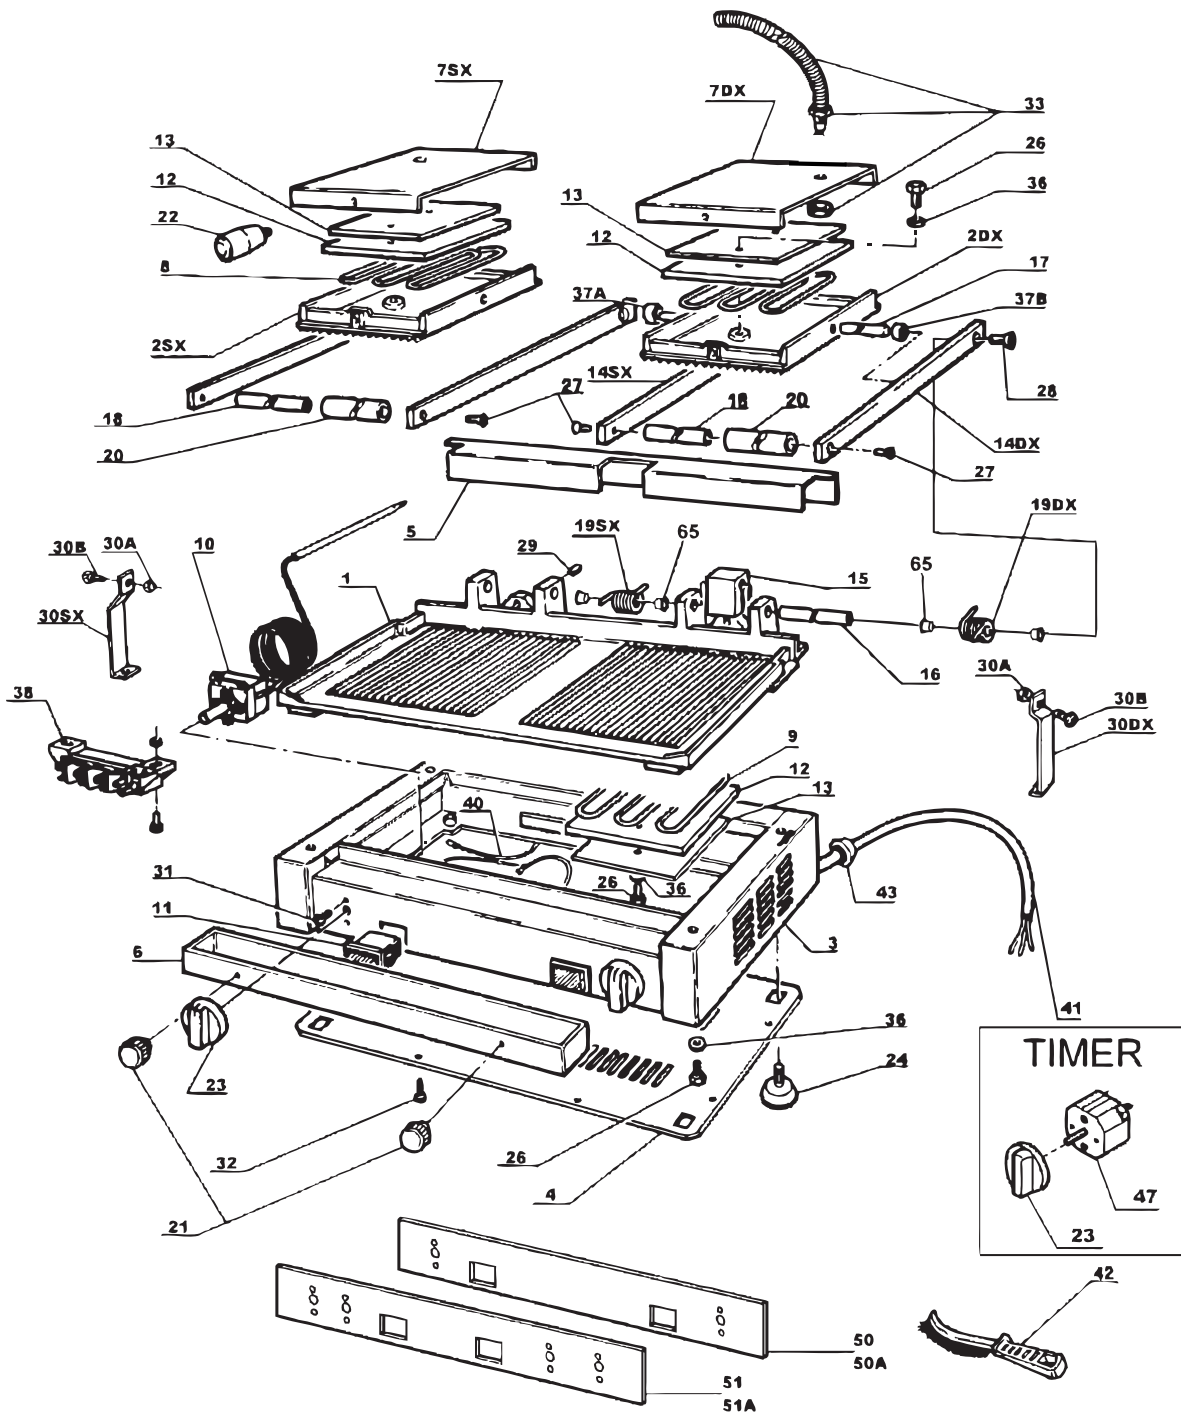

Parts Breakdown

Model PG-IT-0737-R 11378

Parts Breakdown

Model PG-IT-0737-R 11378

Item No.	Description	Position	Item No.	Description	Position	Item No.	Description	Position
AN041	Bottom Plate Rib/Rib for 11378	1	63480	Right Spring for 11378	19DX	37273	Washer Dia.6 for 11378	36
AM982	Upper Plate Ribbed for 11378	2DX	63481	Left Spring for 11378	19SX	AN005	Distance Ring Int.14x4 F.10.5 for 11378	37A
78795	Left Top Surface-Grooved for 11378	2SX	AM997	Black Handle L.235,5 for 11378	20A	AN006	Distance Ring.Est.14x12.3 F.10.5 for 11378	37B
AN043	Stainless Steel Base for 11378	3	AM998	Black Drawer Knob for 11378	21A	19372	Terminal Block for 11378	38
AN044	Fund Top for 11378	4	78799	Pomello P. Sup. Nero for 11378	22A	AK103	Protection Spiral Wires for 11378	40
AN045	Spring Cover for 11378	5	18001	Knob for 11378	23	AN054	Power Cord 3x12 AWG, US Plug for 11378	41
AN046	Stainless Steel Collecting Tray for 11378	6	78170	Foot for 11378	24	16469	Wire Panini Brush Red Handle for 11378	42
AM989	Stainless Steel Cover DX 90° for 11378	7DX	AN048	Screw TE M6x12 Flang. Knurled Black for 11378	26	AN055	Cable Gland PG 13.5+Nut for 11378	43
AN047	LH Stainless Steel Cover 90° for 11378	7SX	AN000	Flange Screw Zigr. M06x12 for 11378	26	AN011	Timer Grill for 11378	47
78192	Top Element for 11378	8	78800	Screw 6x16 TPSCE for 11378	27	AN056	Monster PD Sir. for 11378	50
16473	Bottom Heating Element 220V for 11378	9	78801	Screw 8x18 TPSCE for 11378	28	78769	Mostr.Graduata Dim.8x7cm for 11378	50A
16474	Thermostat 110/220-50/60 for 11378	10	AN033	Grain 8x12 P. Flat CRT HER for 11378	29	AN057	Face Plate W. Tim for 11378	51
23749	Pilot Light 220V for 11378	11	AN049	Nut M.6 Extra Low Zinc. for 11378	30A	78808	Monst. Pers/Neutra. Timer for 11378	51A
21103	Insulating Panel 110 ZK for 11378	12	AN036	Hex.Screw DIN 933 M6x16 for 11378	30A	78810	Flanged Bushing D12 for Spring for 11378	65
AM990	Panel Protection for 11378	13	AN050	Screw M6x16 TE Inox A2 for 11378	30B	AN058	Screw TC- 5x8 Inox A2 for 11378	72
AM991	Right Lifting Rod 25x8x363 W/Peg for 11378	14DX	AN002	Low Hex.Nut Din 439 M6 for 11378	30B	AN059	Screw TBL M4x12 Washed Combi for 11378	73
AM992	Left Lifting Rod 25x8x363 W/Peg for 11378	14SX	AN001	Antirib for 11378	30DX	AN060	Serrated Washers D.4 Zinc for 11378	74
AM993	Brass Brake for Grill for 11378	15	AN051	Anti-Rib SX for 11378	30SX	AN061	Hex Nut M4 Medium Z.White for 11378	75
AM994	Lifting Pin 12x243 for 11378	16	AN052	Screw M4x5 TC Z.Bianca x Thermostat for 11378	31	AN062	Nut M6 Low Zinc. for 11378	76
AM995	Pin D10x247 for 11378	17	AN053	Self-Tapping Screws TC+ 4.2x06.5 for 11378	32	AN063	Screw TE M4x3.5 Z.White for Timer for 11378	77
AM996	Handle Pin 10x236 for 11378	18	AN004	Wire Protecting Spring D.14 for 11378	33			